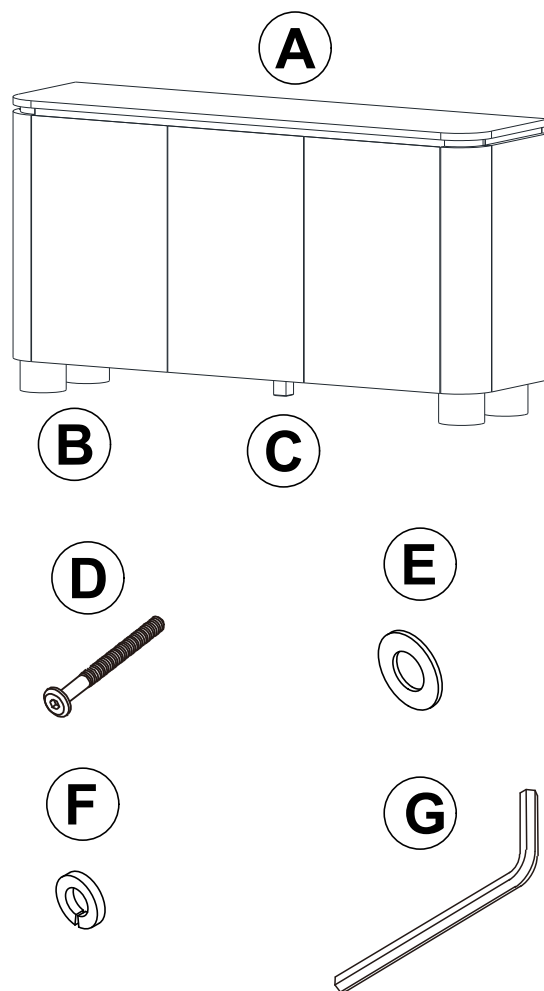

BUTLER

SPECIALTY COMPANY

EST. 1930

Assembly Instructions
6280492
Sideboard

ITEM	DESCRIPTION	QUANTITY
A	Sideboard	1 Pc
B	Bunfeet	4 Pcs
C	Center Leg	1 Pc
D	JCBC M6 x 100 mm	4 Pcs
E	Flat Washer	4 Pcs
F	Spring Washer	4 Pcs
G	L key	1 Pc

STEP 1

Completed