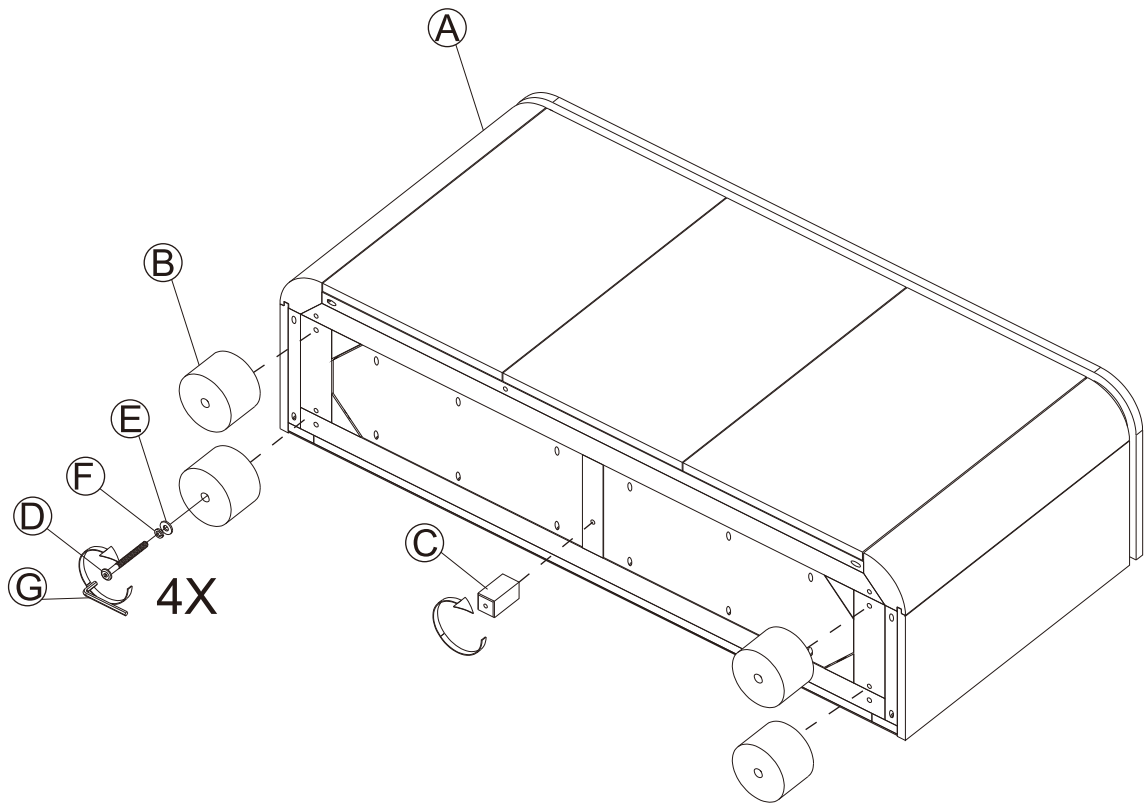

STEP 1

Completed